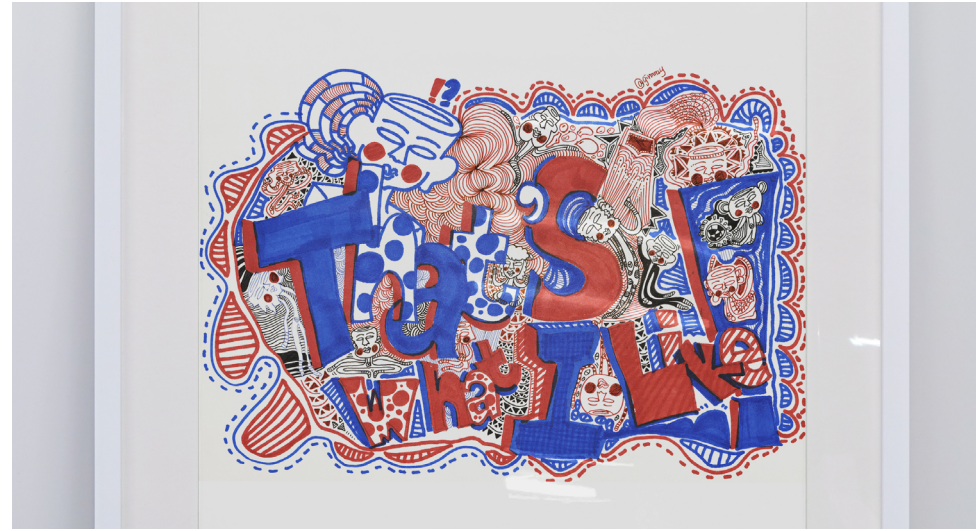

“MINDless“

Illustration

Featuring in the RAWartists SAVOR showcase on Nov 15, 2017.

Animations

Gifs

Aminé

The Choices in mind

The left one is an American singer called Adam Aminé Daniel. I like listening to his songs.

The other one is called the choices in mind. There're too many choices in our life. Sometimes the choices are hard to make. The gifs represent the girl want to escape from all the choices, imagining the choices are as simple as the foods she likes.