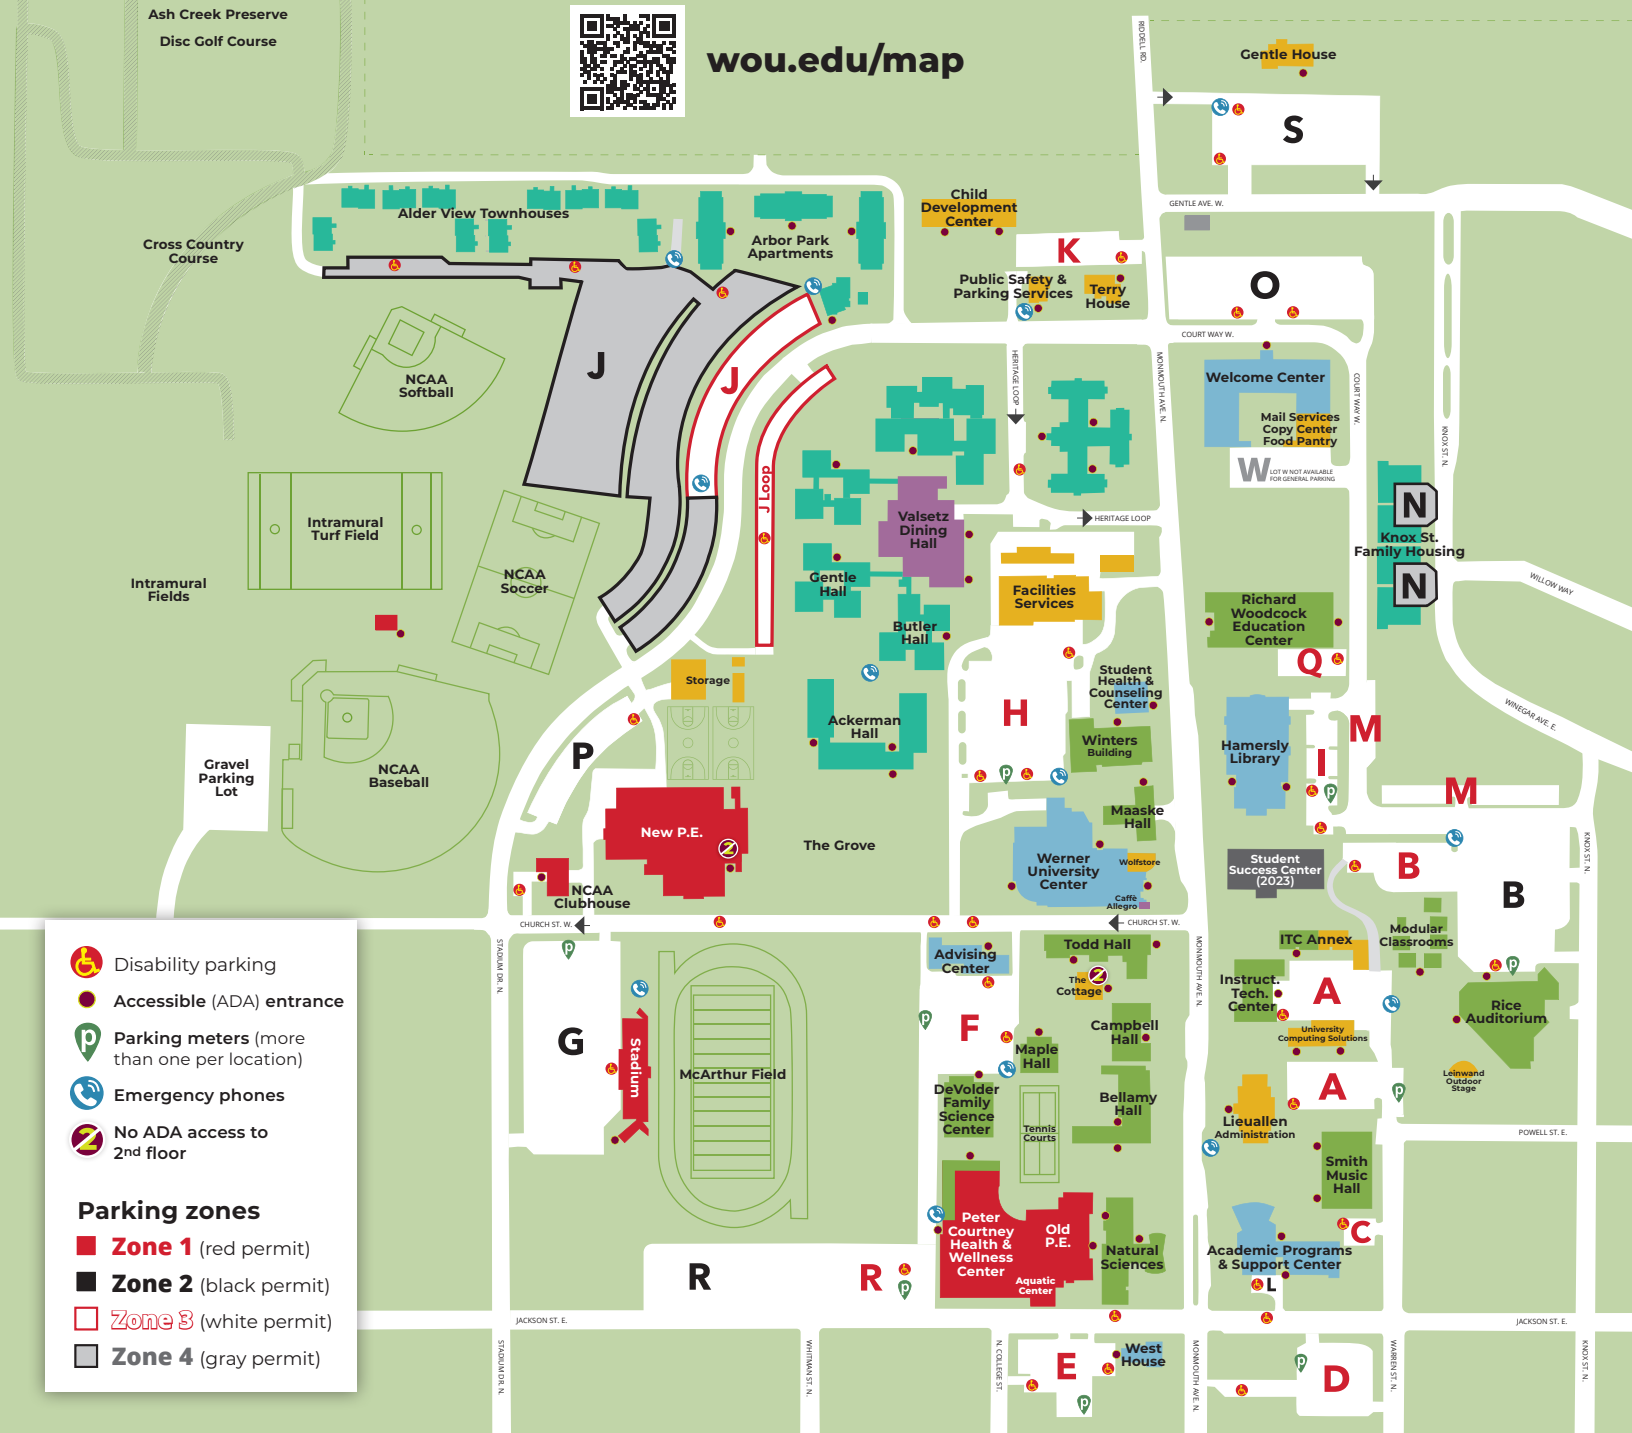

Parking: Buy a $2 day parking pass at Public Safety or in the Lieuallen Administration building. Or pick up a free guest pass from the building you're visiting.

Short term parking: Look for coin-metered spots across campus, or the 15-minute and 20-minute spots along Monmouth Ave. N. and Church St. W.

503-838-8267 • parking@wou.edu • wou.edu/parking

wou.edu/map

Athletic facilities

- Aquatic Center
- McArthur Field
- NCAA Clubhouse
- New P.E.
- Old P.E.
- Peter Courtney Health and Wellness Center

Classrooms

- Bellamy Hall
- Campbell Hall
- DeVolder Family Science Center

- Instructional Technology Center
- Maple Hall
- Maaske Hall
- Modular Classrooms
- Natural Sciences
- Peter Courtney Health and Wellness Center
- Rice Auditorium
- Richard Woodcock Education Center
- Smith Music Hall
- Winters (Math/Nursing)

Food service

- Caffè Allegro
- Valsetz Dining Hall

Residence halls

- Ackerman Hall
- Alder View Townhouses
- Arbor Park Apartments
- Barnum Hall
- Butler Hall
- Gentle Hall
- Heritage Hall
- Knox St. Family Housing
- Landers Hall

Student support

- Academic Programs & Support Center
- Advising Center
- Hammersly Library
- Student Health & Counseling Center
- Welcome Center
- Werner University Center
- West House

Other

- Child Development Center
- Copy Center

- The Cottage
- Facilities Services
- Food Pantry
- Gentle House
- Leinwand Outdoor Stage
- Lieuallen Administration
- Mail Services
- Parking Services
- Public Safety
- Terry House
- University Computing Services
- Wolfstore