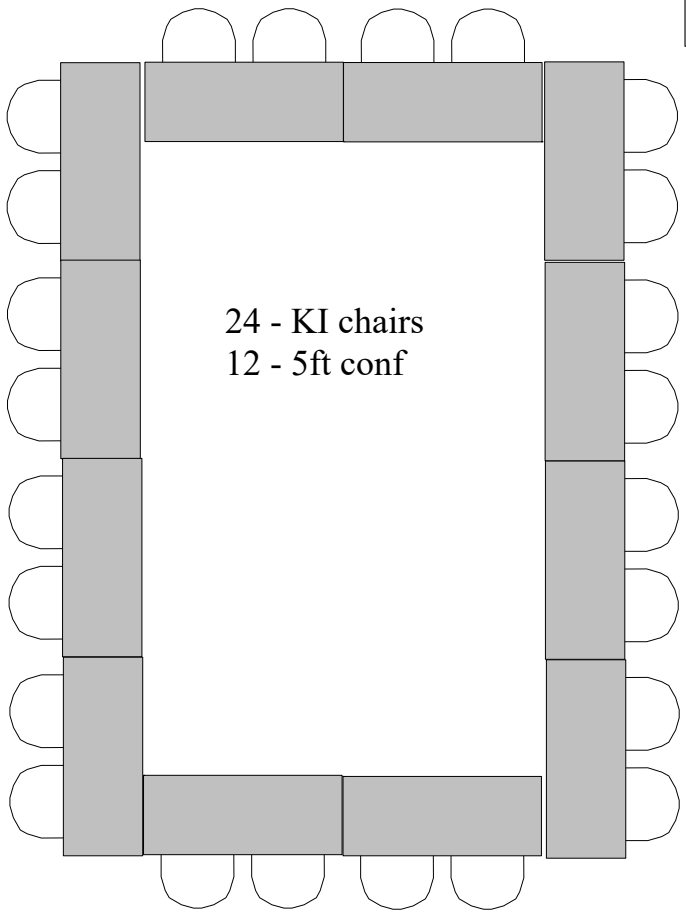

Fire safety - no storage underneath or in front of

mic on tall stand

smart console

24 - KI chairs
12 - 5ft conf

WALL UNIT

Standard Setup Hollow Square Calapooia

Recycling Center

Large events where food is served will need additional trash/compost bins brought in
If AV present, lower screen & window shades
If no AV, raise screen & shades
Easels should be removed if not shown in diagram
Whiteboards should be spotless w/a set of 4 pens & eraser
Thermostats- set on 65 & volume control "0"